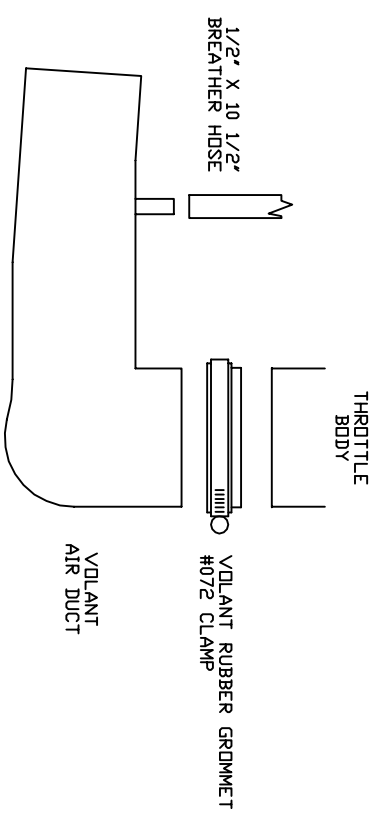

VOLANT AIR INTAKE SYSTEMS
 PART NO.: 15760
 INSTALLATION INSTRUCTIONS
 WWW.VOLANTPERFORMANCE.COM
 TECH SUPPORT: (909) 476-7225

15760 PARTS LIST

1	VOLANT FILTER BOX	4	6 MM X 30 BOLTS
1	VOLANT AIR DUCT	2	1/4"-20 BOLTS
1	VOLANT ADAPTER	6	1/4" LOCK WASHERS
1	RAM FILTER W/CLAMP	6	1/4" WASHERS
2	#060 CLAMPS	2	VOLANT RUBBER GROMMETS
2	#072 CLAMPS	1	1/2" X 10 1/2" BREATHER HOSE
1	3 1/2" X 3' HUMP HOSE		

TOP VIEW

SIDE VIEW