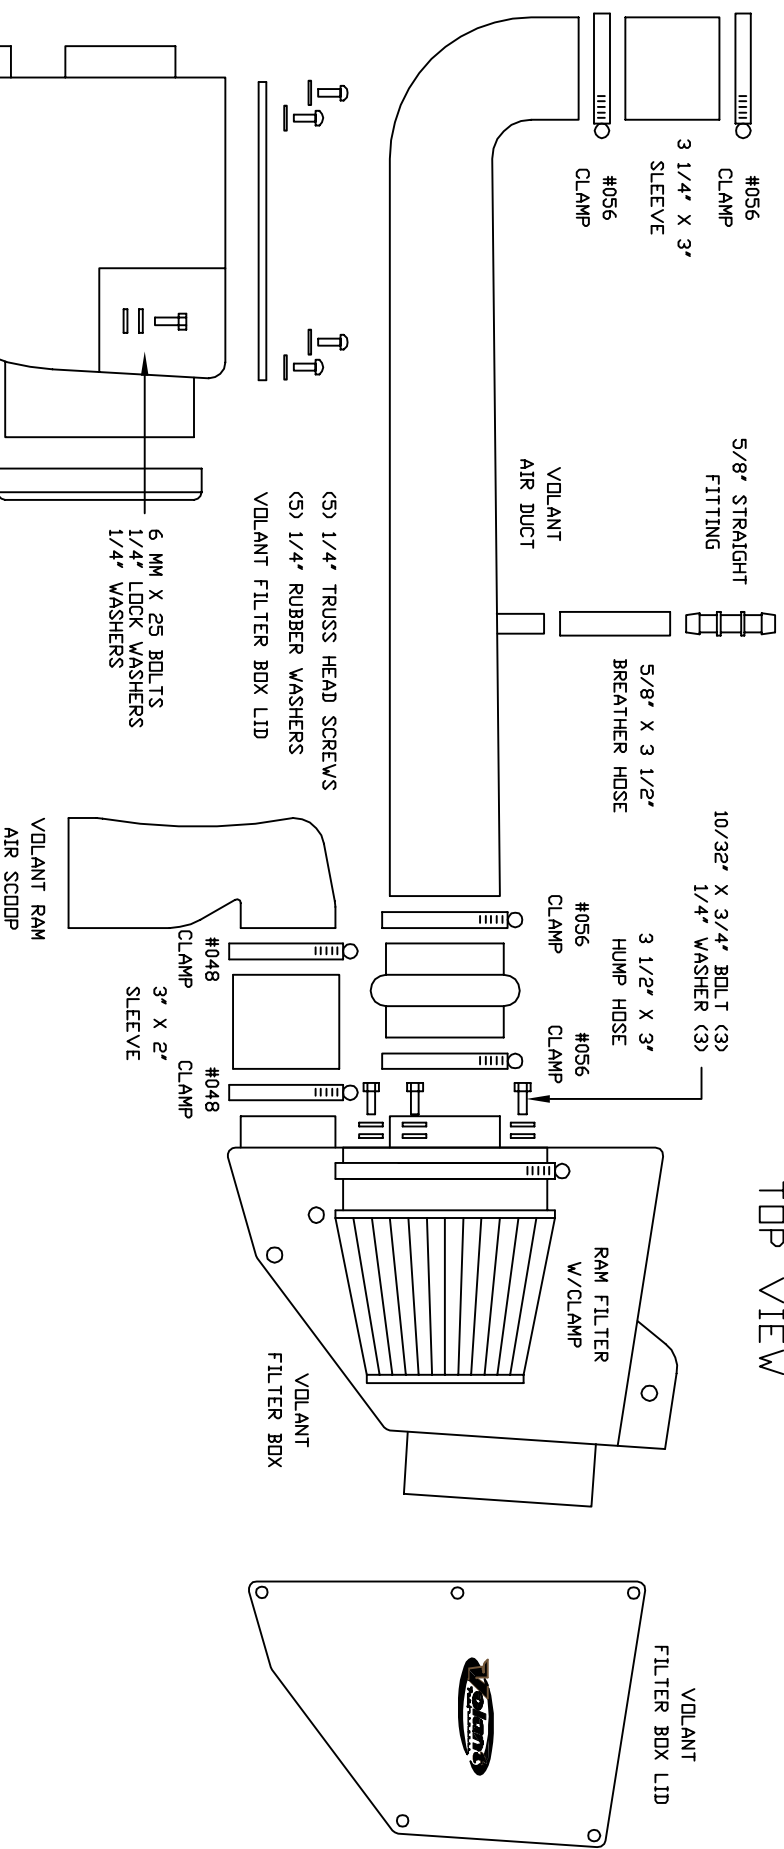

VOLANT AIR INTAKE SYSTEMS
 PART NO: 12640
 INSTALLATION INSTRUCTIONS
 WWW.VOLANTPERFORMANCE.COM
 TECH SUPPORT: (909) 476-7225

12640 PARTS LIST		1	2	3	4	5	6
1	VOLANT FILTER BOX	1	3 1/2" X 3" HUMP HOSE	1	1/4" LOCK WASHER	1	3/8" LOCK WASHER
1	VOLANT FILTER BOX LID	4	#056 CLAMPS	2	3/8" LOCK WASHERS	2	3/8" LOCK WASHERS
1	VOLANT AIR DUCT	2	#048 CLAMPS	5	1/4" TRUSS HEAD SCREWS	5	1/4" TRUSS HEAD SCREWS
1	VOLANT RAM AIR SCOOP	3	10/32" X 3/4" BOLTS	5	1/4" RUBBER WASHERS	1	1/4" RUBBER WASHERS
1	RAM FILTER W/CLAMP	1	6 MM X 25 BOLTS	1	5/8" STRAIGHT FITTING	1	5/8" STRAIGHT FITTING
1	3 1/4" X 3" SLEEVE	2	8 MM X 20 BOLTS	1	5/8" X 3 1/2" BREATHER HOSE	1	5/8" X 3 1/2" BREATHER HOSE
1	3" X 2" SLEEVE	4	1/4" WASHER	1	18 1/4" VINYL TRIM W/SPONGE	1	18 1/4" VINYL TRIM W/SPONGE

TOP VIEW

FRONT VIEW